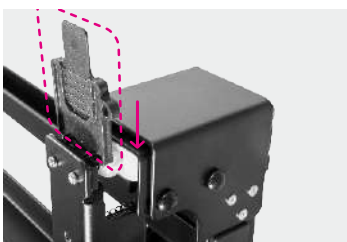

## Premium Video Wall Mount (Pop out Digital Signage Mount)

Fits for most 37"-75" Screen

Easily pop-out & quick-lock mechanism

Screen Size  
45"-75"

VESA Compatible  
200x200 400x200  
300x300 400x400  
600x400

Profile to wall  
152-315mm/  
6.0"-12.4"

Tilt Range  
+3°--5°

Screen Level  
+3° - -3°

Weight Capacity  
70kg/154lbs

Anti-theft

Direction Indicator

**Pop-Out Lock System** reduces the possibility of accidental pop-outs

**Lock & Unlock Switch Knob** helps to lock/release display out of the wall plate

**Pop-Out Extension** easily pulls out for installation and maintenance

**Rotary Knobs** offer fine-tuning of depth from the wall