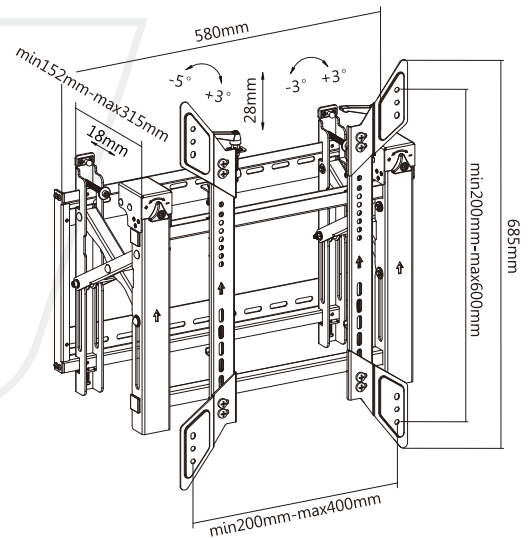

## Premium Video Wall Mount (Pop out Digital Signage Mount)

Fits for most 37"-75" Screen

Easily pop-out & quick-lock mechanism

Screen Size  
45"-75"

VESA Compatible  
200x200 400x200  
300x300 400x400  
600x400

Profile to wall  
152-315mm/  
6.0"-12.4"

Tilt Range  
+3°--5°

Screen Level  
+3° - -3°

Weight Capacity  
70kg/154lbs

Anti-theft

Direction Indicator

**Pop-Out Lock System** reduces the possibility of accidental pop-outs

**Lock & Unlock Switch Knob** helps to lock/release display out of the wall plate

**Pop-Out Extension** easily pulls out for installation and maintenance

**Rotary Knobs** offer fine-tuning of depth from the wall