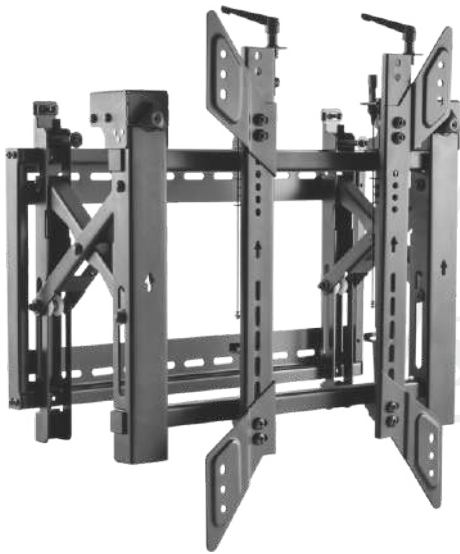

# SVW03-64T

## Premium Video Wall Mount (Pop out Digital Signage Mount)

Fits for most 37"-75" Screen

Easily pop-out & quick-lock mechanism

Screen Size  
45"-75"

VESA Compatible  
200x200 400x200  
300x300 400x400  
600x400

Profile to wall  
152-315mm/  
6.0"-12.4"

Tilt Range  
+3°--5°

Screen Level  
+3° - -3°

Weight Capacity  
70kg/154lbs

Anti-theft

Direction Indicator

**Pop-Out Lock System** reduces the possibility of accidental pop-outs

**Lock & Unlock Switch Knob** helps to lock/release display out of the wall plate

**Pop-Out Extension** easily pulls out for installation and maintenance

**Rotary Knobs** offer fine-tuning of depth from the wall