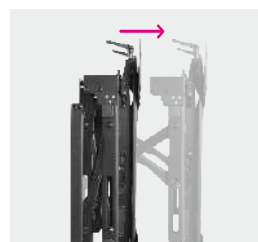

## Premium Video Wall Mount (Pop out Digital Signage Mount)

Fits for most 37"-75" Screen

Easily pop-out & quick-lock mechanism

Screen Size  
45"-75"

VESA Compatible  
200x200 400x200  
300x300 400x400  
600x400

Profile to wall  
152-315mm/  
6.0"-12.4"

Tilt Range  
+3°--5°

Screen Level  
+3° - -3°

Weight Capacity  
70kg/154lbs

Anti-theft

Direction Indicator

**Pop-Out Lock System** reduces the possibility of accidental pop-outs

**Lock & Unlock Switch Knob** helps to lock/release display out of the wall plate

**Pop-Out Extension** easily pulls out for installation and maintenance

**Rotary Knobs** offer fine-tuning of depth from the wall